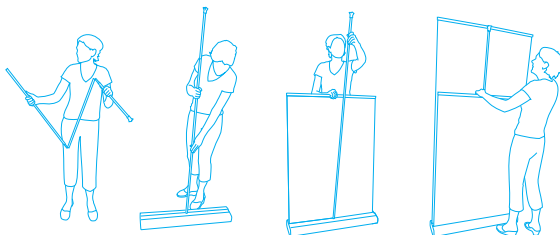

Double Sided!

Expand MediaScreen 2

The Expand MediaScreen 2 consists of two retractable banner stands in one, making it twice as effective, since your message is displayed on both the front and the back. It is particularly useful in airports, hotel lobbies, banks, etc., where it allows you the flexibility of communicating your message in two directions. The Expand MediaScreen 2 includes clamping

profiles which holds most materials, attaches to the top of the pole and does not allow the pole to protrude above the image. Our Expand MediaScreen 2 is delivered in a practical nylon bag. Optional spotlights are available to illuminate your messages.

Width: 33 ⁷/₁₆" or 39 ³/₈" (85 or 100 cm).
Height: 78 ³/₄" or 86 ⁵/₈" (200 or 220 cm).