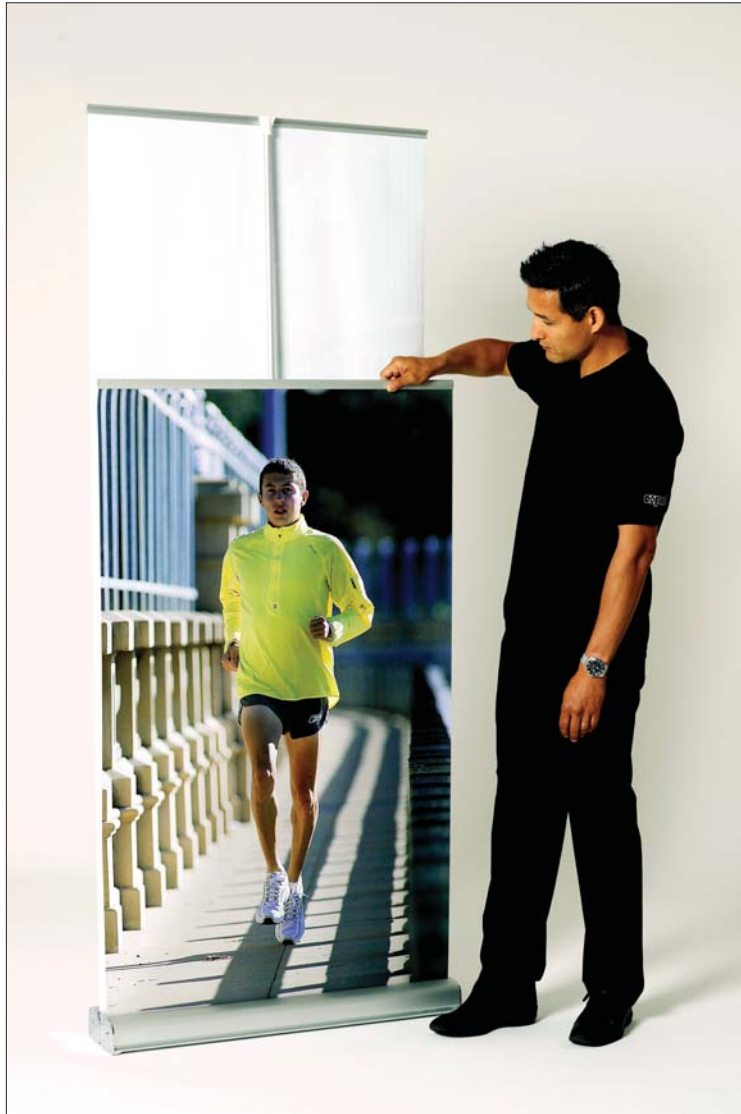

Double Sided!

Expand MediaScreen 2

The Expand MediaScreen 2 consists of two retractable banner stands in one, making it twice as effective, since your message is displayed on both the front and the back. It is particularly useful in airports, hotel lobbies, banks, etc., where it allows you the flexibility of communicating your message in two directions. The Expand MediaScreen 2 includes clamping

profiles which holds most materials, attaches to the top of the pole and does not allow the pole to protrude above the image. Our Expand MediaScreen 2 is delivered in a practical nylon bag. Optional spotlights are available to illuminate your messages.

Width: 33 ⁷/₁₆" or 39 ³/₈" (85 or 100 cm).
Height: 78 ³/₄" or 86 ⁵/₈" (200 or 220 cm).