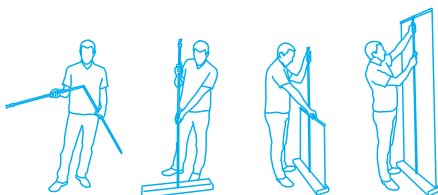

With a few simple steps, the graphic and media roll can be removed and easily exchanged with a new message.

The Expand MediaScreen 4 is manufactured from the highest quality materials and has a sleek, simple design. The smart, telescopic pole allows you to quickly adjust the height of your message without tools.

Expand MediaScreen 4

Expand MediaScreen 4 is a user-friendly retractable display with a unique solution that enables you to easily change the graphics by yourself. It is the perfect choice when you want to use one display for several different graphics. You can change your message in a few easy steps. Simply remove one graphic media roll and replace it with a new one.

The smart telescopic pole, enables you to easily adjust the height to fit your message. This retractable banner display is manufactured with very high quality materials and has a slim and elegant design. You can set up the Expand MediaScreen 4 in 30 seconds and it is delivered in a practical nylon bag for easy transport and storage.

Width: 33 7/16" (85 cm)

Height: Adjustable from 63" - 88 5/8" (160 cm - 225 cm)