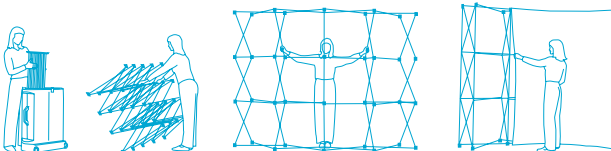

Expand 2000

With the Expand 2000, it's easy to display your message wherever your customers may be. Our Expand 2000 is an extremely easy-to-handle system that can be set up in less than 10 minutes – and you don't even need tools. Its large display area ensures maximum impact for your message and images – in any environment. Lighting is also available as an accessory to enhance your message even more.

The Expand 2000 is an effective tool for getting close to your target group – anywhere, in any situation. A podium and transport box all in one. It couldn't be easier. Your customers can gather around the sturdy podium during the day and, when you're finished, you can quickly and easily turn it into a transport box capable of carrying both images and accessories. You can even use the podium as an extra display for matching images in smaller formats. The podium's wooden top is available in different kinds of wood and colors.

Many Standard Heights and Widths Available including Curved, Straight and Deluxe Configurations