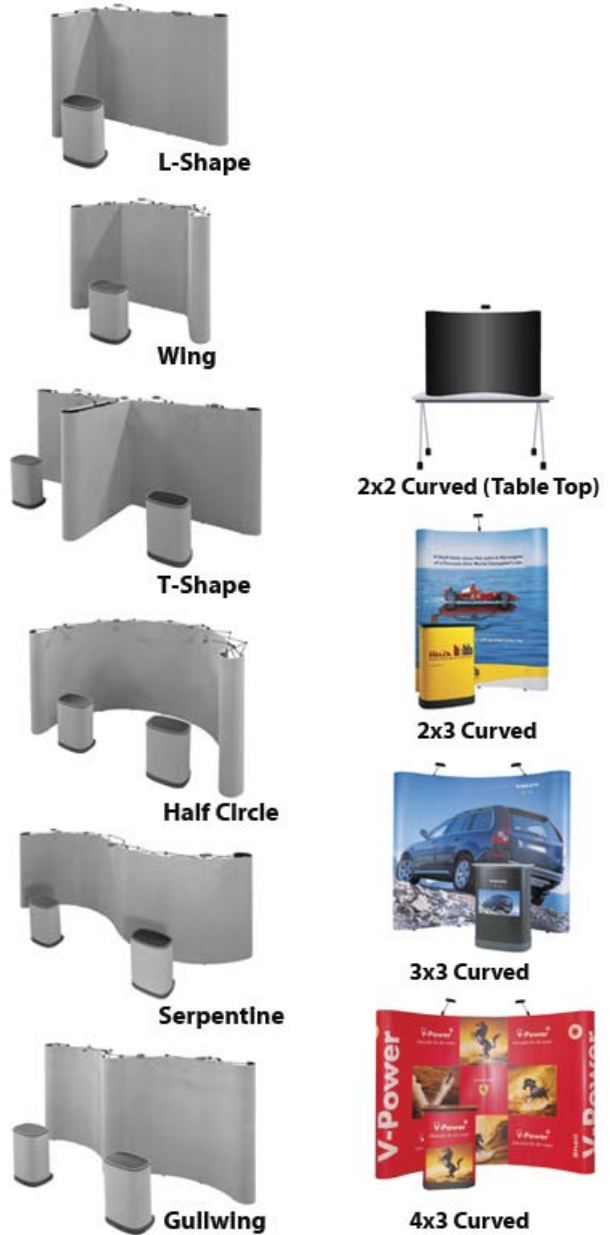

Expand 2000

With the Expand 2000, it's easy to display your message wherever your customers may be. Our Expand 2000 is an extremely easy-to-handle system that can be set up in less than 10 minutes – and you don't even need tools. Its large display area ensures maximum impact for your message and images – in any environment. Lighting is also available as an accessory to enhance your message even more.

The Expand 2000 is an effective tool for getting close to your target group – anywhere, in any situation. A podium and transport box all in one. It couldn't be easier. Your customers can gather around the sturdy podium during the day and, when you're finished, you can quickly and easily turn it into a transport box capable of carrying both images and accessories. You can even use the podium as an extra display for matching images in smaller formats. The podium's wooden top is available in different kinds of wood and colors.

Many Standard Heights and Widths Available including Curved, Straight and Deluxe Configurations