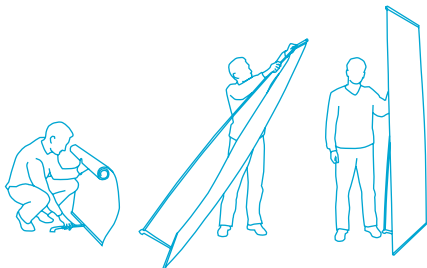

expandmedia.com

Metal snap-in clip for EBS profiles allows a graphic to be hung in a window, on a wall or from the ceiling.  
Sold in quantities of 10 or 100

27 <sup>9</sup>/<sub>16</sub>" Wide x 70 <sup>7</sup>/<sub>8</sub>" High shown with optional spotlight

39 <sup>3</sup>/<sub>8</sub>" Wide x 86 <sup>5</sup>/<sub>8</sub>" High shown with optional spotlight

Rear view of two Expand BannerStands, each EBS is 39 <sup>3</sup>/<sub>8</sub>" Wide x 86 <sup>5</sup>/<sub>8</sub>" High. They are connected with our Patented MagEdge (optional) to create one mural that is 78 <sup>3</sup>/<sub>4</sub>" Wide x 86 <sup>5</sup>/<sub>8</sub>" High.

Its clever design allows you to assemble and disassemble the Expand BannerStand in no time at all and it also makes it very easy to alter your message. This is probably why the Expand BannerStand is one of the market's most useful and flexible means of communicating your message. Attach two or more Expand BannerStands together with our **patented** edge magnet to create a practically seamless graphic for backdrops.