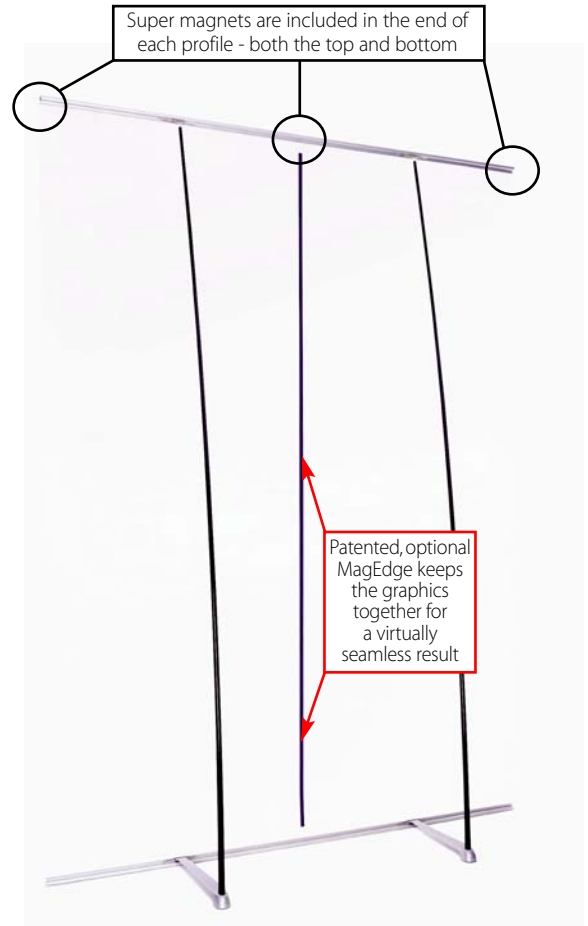

expandmedia.com

Metal snap-in clip for EBS profiles allows a graphic to be hung in a window, on a wall or from the ceiling.  
Sold in quantities of 10 or 100

27 <sup>9</sup>/<sub>16</sub>" Wide x 70 <sup>7</sup>/<sub>8</sub>" High shown with optional spotlight

39 <sup>3</sup>/<sub>8</sub>" Wide x 86 <sup>5</sup>/<sub>8</sub>" High shown with optional spotlight

Rear view of two Expand BannerStands, each EBS is 39 <sup>3</sup>/<sub>8</sub>" Wide x 86 <sup>5</sup>/<sub>8</sub>" High. They are connected with our Patented MagEdge (optional) to create one mural that is 78 <sup>3</sup>/<sub>4</sub>" Wide x 86 <sup>5</sup>/<sub>8</sub>" High.

### Expand BannerStand

The Expand BannerStand is specially designed for companies that want a flexible system that can be tailored to different needs and requirements. With the Expand BannerStand, you can create exciting meeting places with your customers quickly and easily – wherever they may be. Our Expand BannerStand is available in 21 different sizes, with or without lighting and comes in a practical, lightweight nylon bag.

Its clever design allows you to assemble and disassemble the Expand BannerStand in no time at all and it also makes it very easy to alter your message. This is probably why the Expand BannerStand is one of the market's most useful and flexible means of communicating your message. Attach two or more Expand BannerStands together with our **patented** edge magnet to create a practically seamless graphic for backdrops.