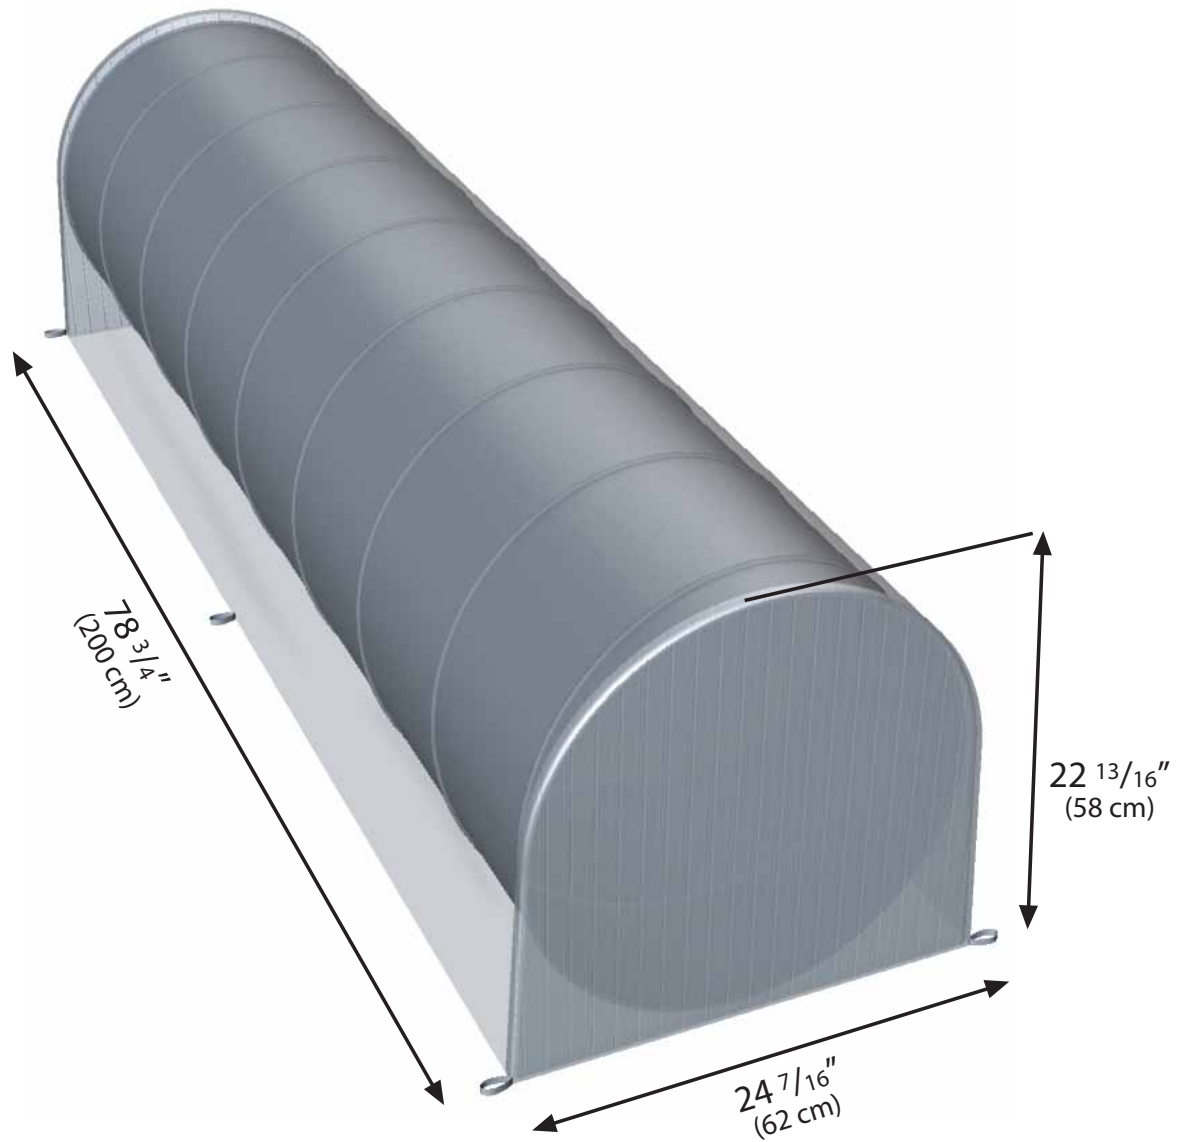

Expand DisplayTunnel Measurements

speedyDisplays

3590 NW 54th St, Suite 7
Fort Lauderdale, FL 33309
888-880-5851
www.speedydisplays.com
info@speedydisplays.com

expand®