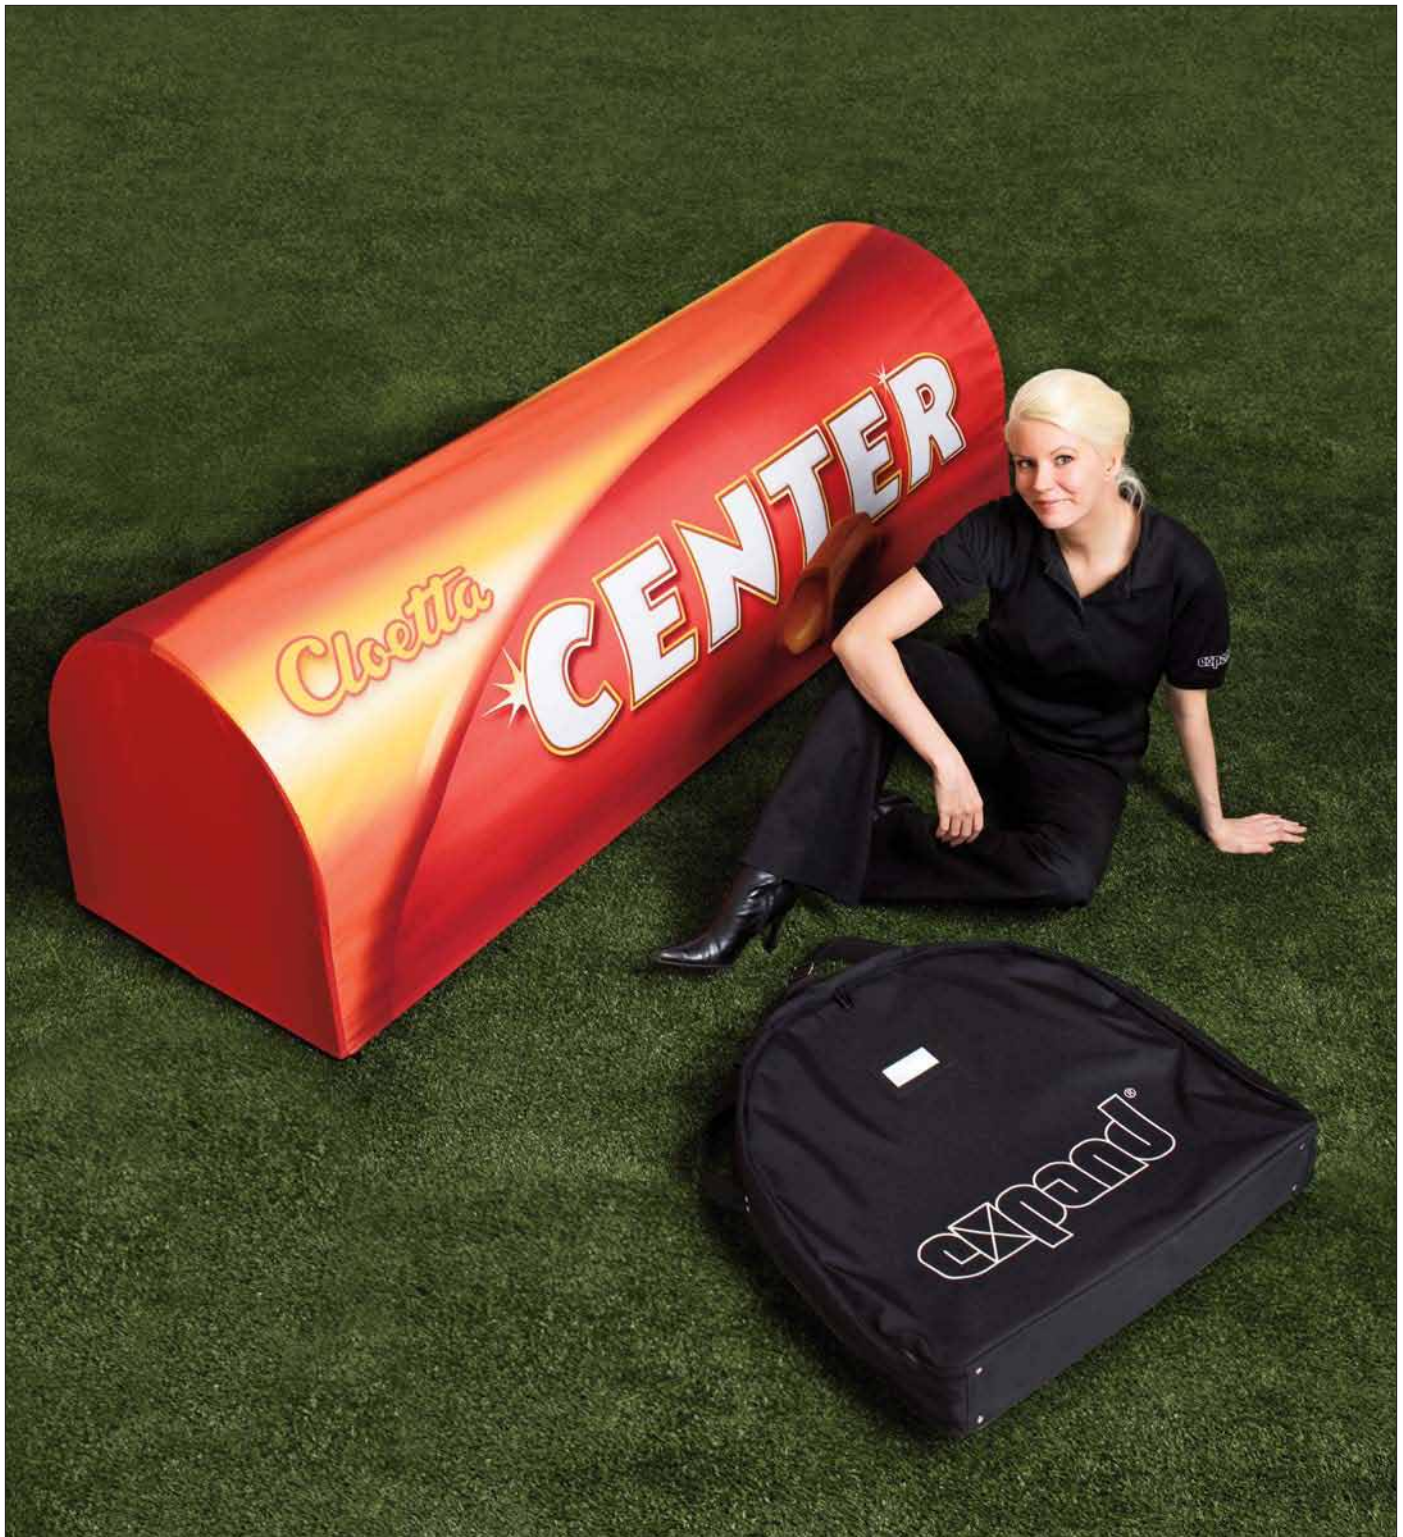

Expand DisplayTunnel

Bring your message to your target audience.

speedyDisplays

3590 NW 54th St, Suite 7
Fort Lauderdale, FL 33309
888-880-5851
www.speedydisplays.com
info@speedydisplays.com

expand®

expandmedia.com