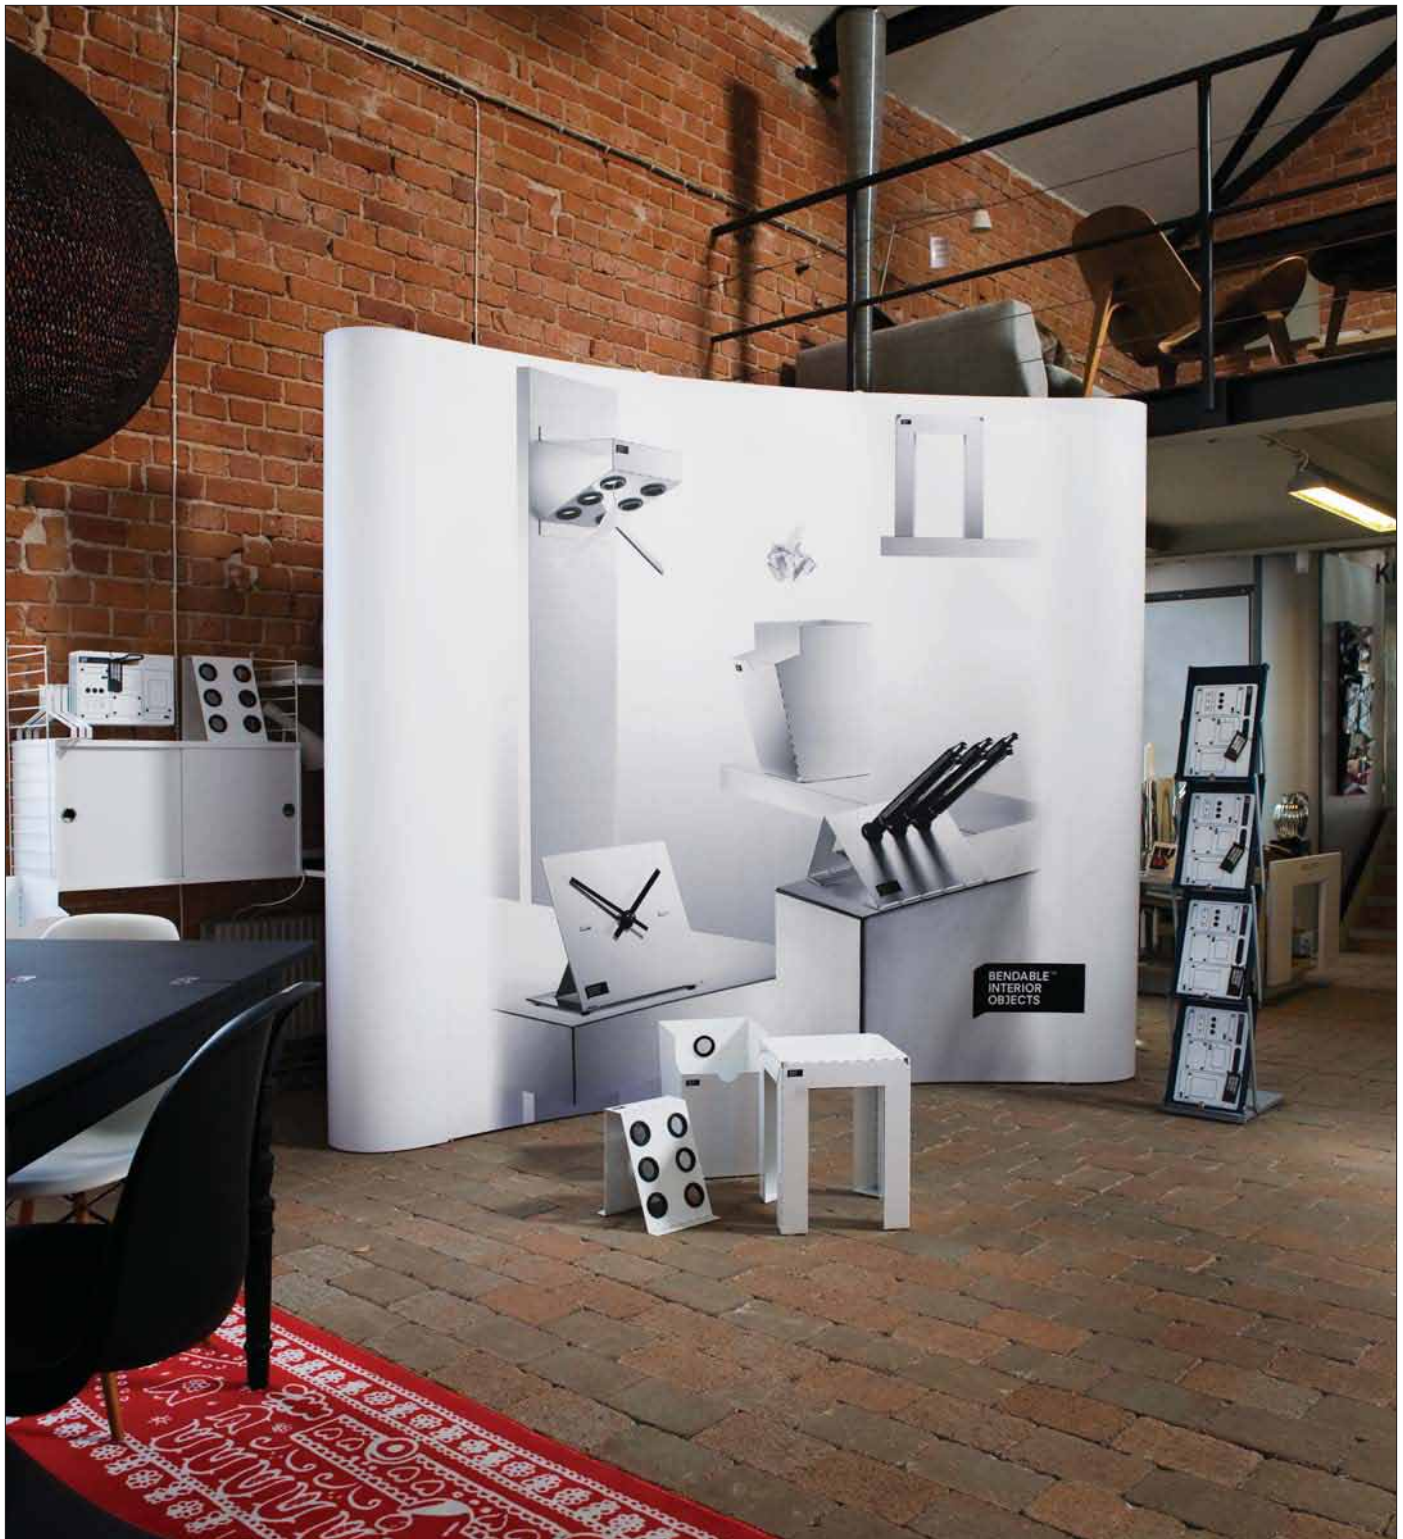

Expand MediaWall

Bring your message to your target audience.

speedyDisplays

3590 NW 54th St, Suite 7
Fort Lauderdale, FL 33309
888-880-5851
www.speedydisplays.com
info@speedydisplays.com

expand®

expandmedia.com