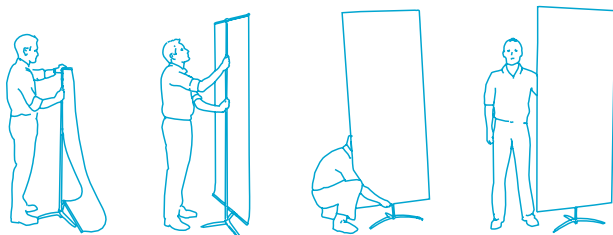

Size of the graphic in the image above
27 9/16" Wide x 36" High

Size of the graphic in the image above
31 1/2" Wide x 82" High

Expand SmartStand

The Expand SmartStand is a flexible marketing display with a wide range of uses. The adjustable telescopic construction makes it quick and easy to vary the height and adapt the size of the image to suit your specific requirements. You can use it as a single or a double-

sided display, allowing you to double the impact in a snap whenever needed. The Expand SmartStand is attractively designed and takes up very little floor space. It is easy to assemble and is lightweight and comes in a padded nylon carry bag. Our Expand SmartStand helps you bring your message to wherever your target audience and is available with or without lighting. With our optional clip that snaps into the top profile, the unit can be hung in windows, on the wall or from the ceiling.

Widths: 19 1/16", 23 5/8", 27 9/16" & 31 1/2" (50, 60, 70 & 80 cm)
Height: Adjustable up to 82 11/16" (Up to 210 cm)