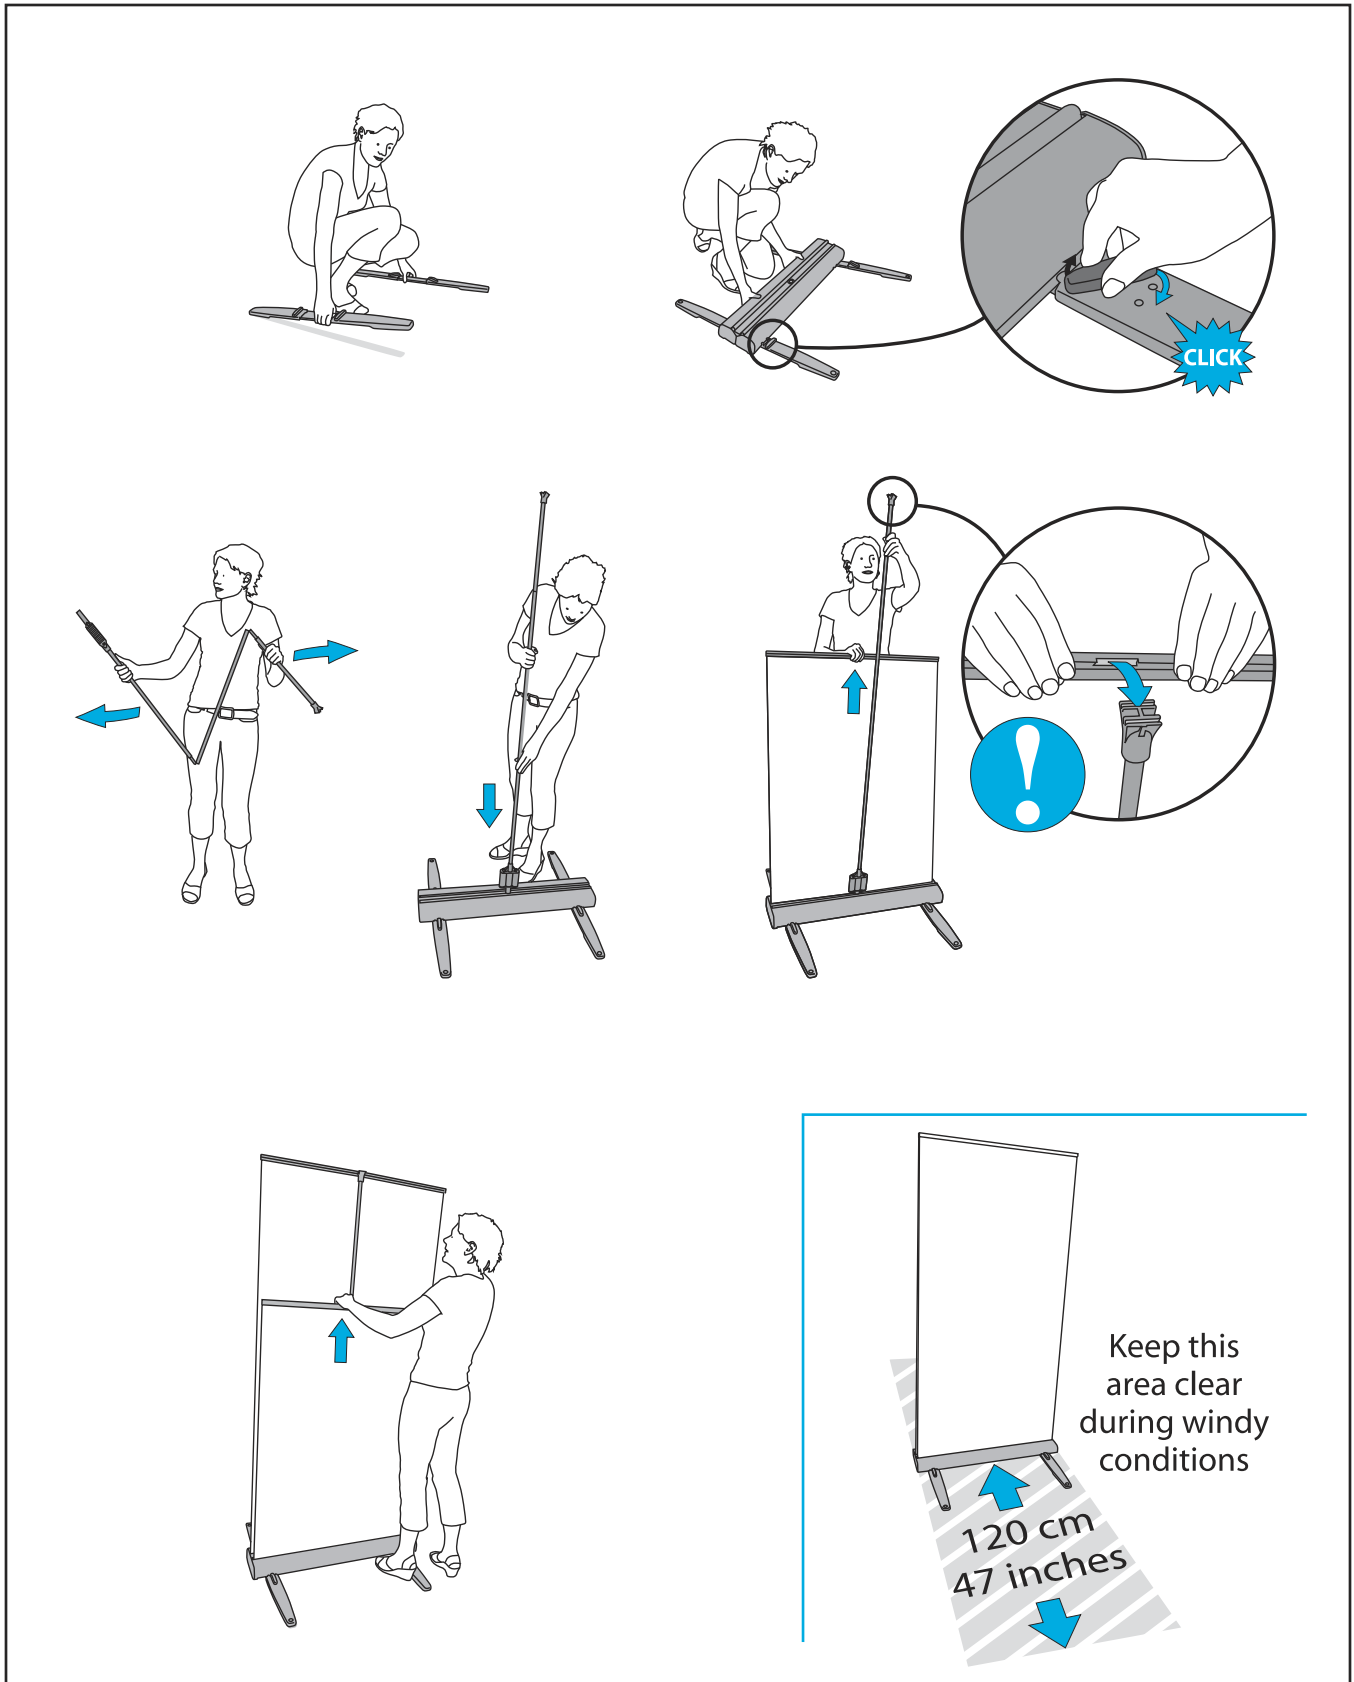

Expand MediaScreen 2 Outdoor Set-up Instruction

speedyDisplays

3590 NW 54th St, Suite 7
Fort Lauderdale, FL 33309
888-880-5851
www.speedydisplays.com
info@speedydisplays.com

expand®