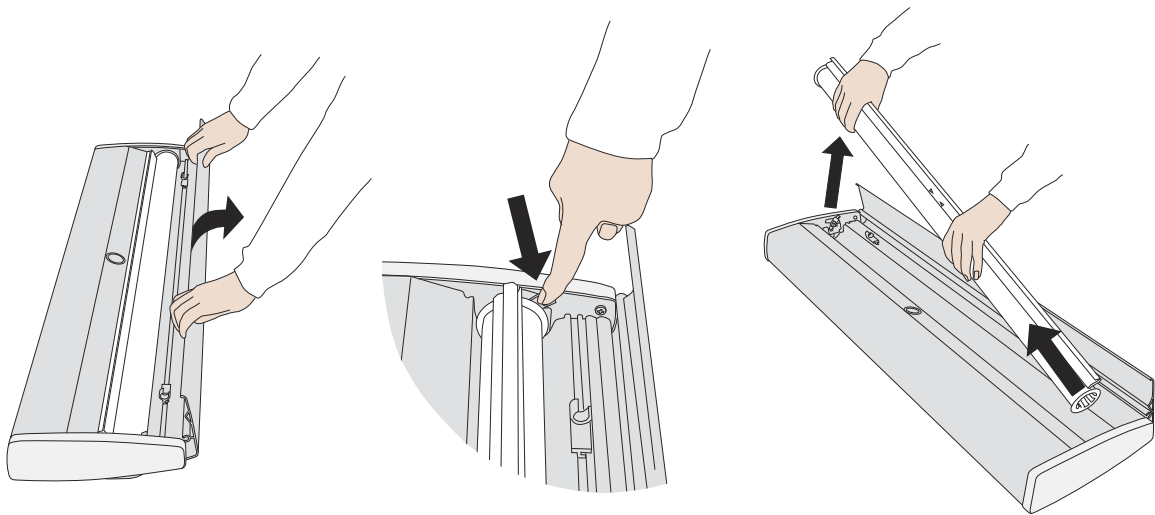

Set up EMS 4

Pat.pend.

speedyDisplays

3590 NW 54th St, Suite 7
Fort Lauderdale, FL 33309
888-880-5851
www.speedydisplays.com
info@speedydisplays.com

expand®