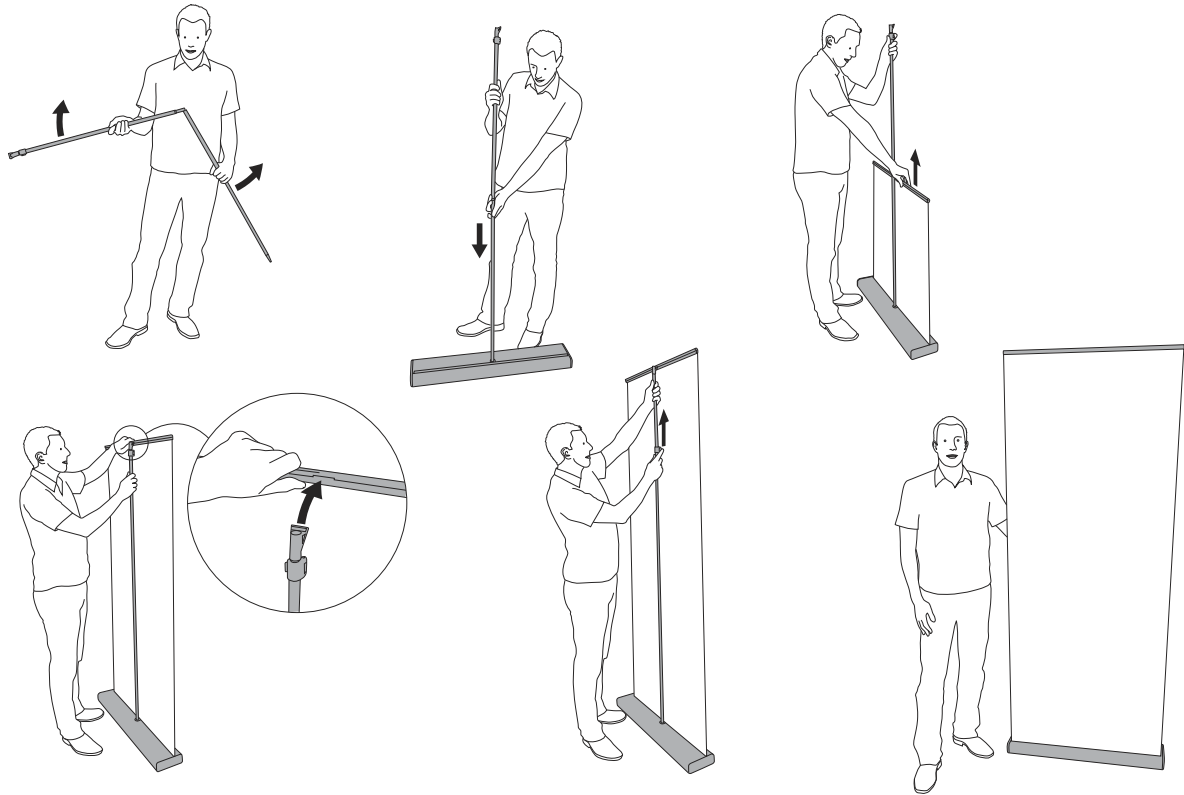

Set up EMS 4

Pat.pend.

speedyDisplays

3590 NW 54th St, Suite 7
Fort Lauderdale, FL 33309
888-880-5851
www.speedydisplays.com
info@speedydisplays.com

expand®