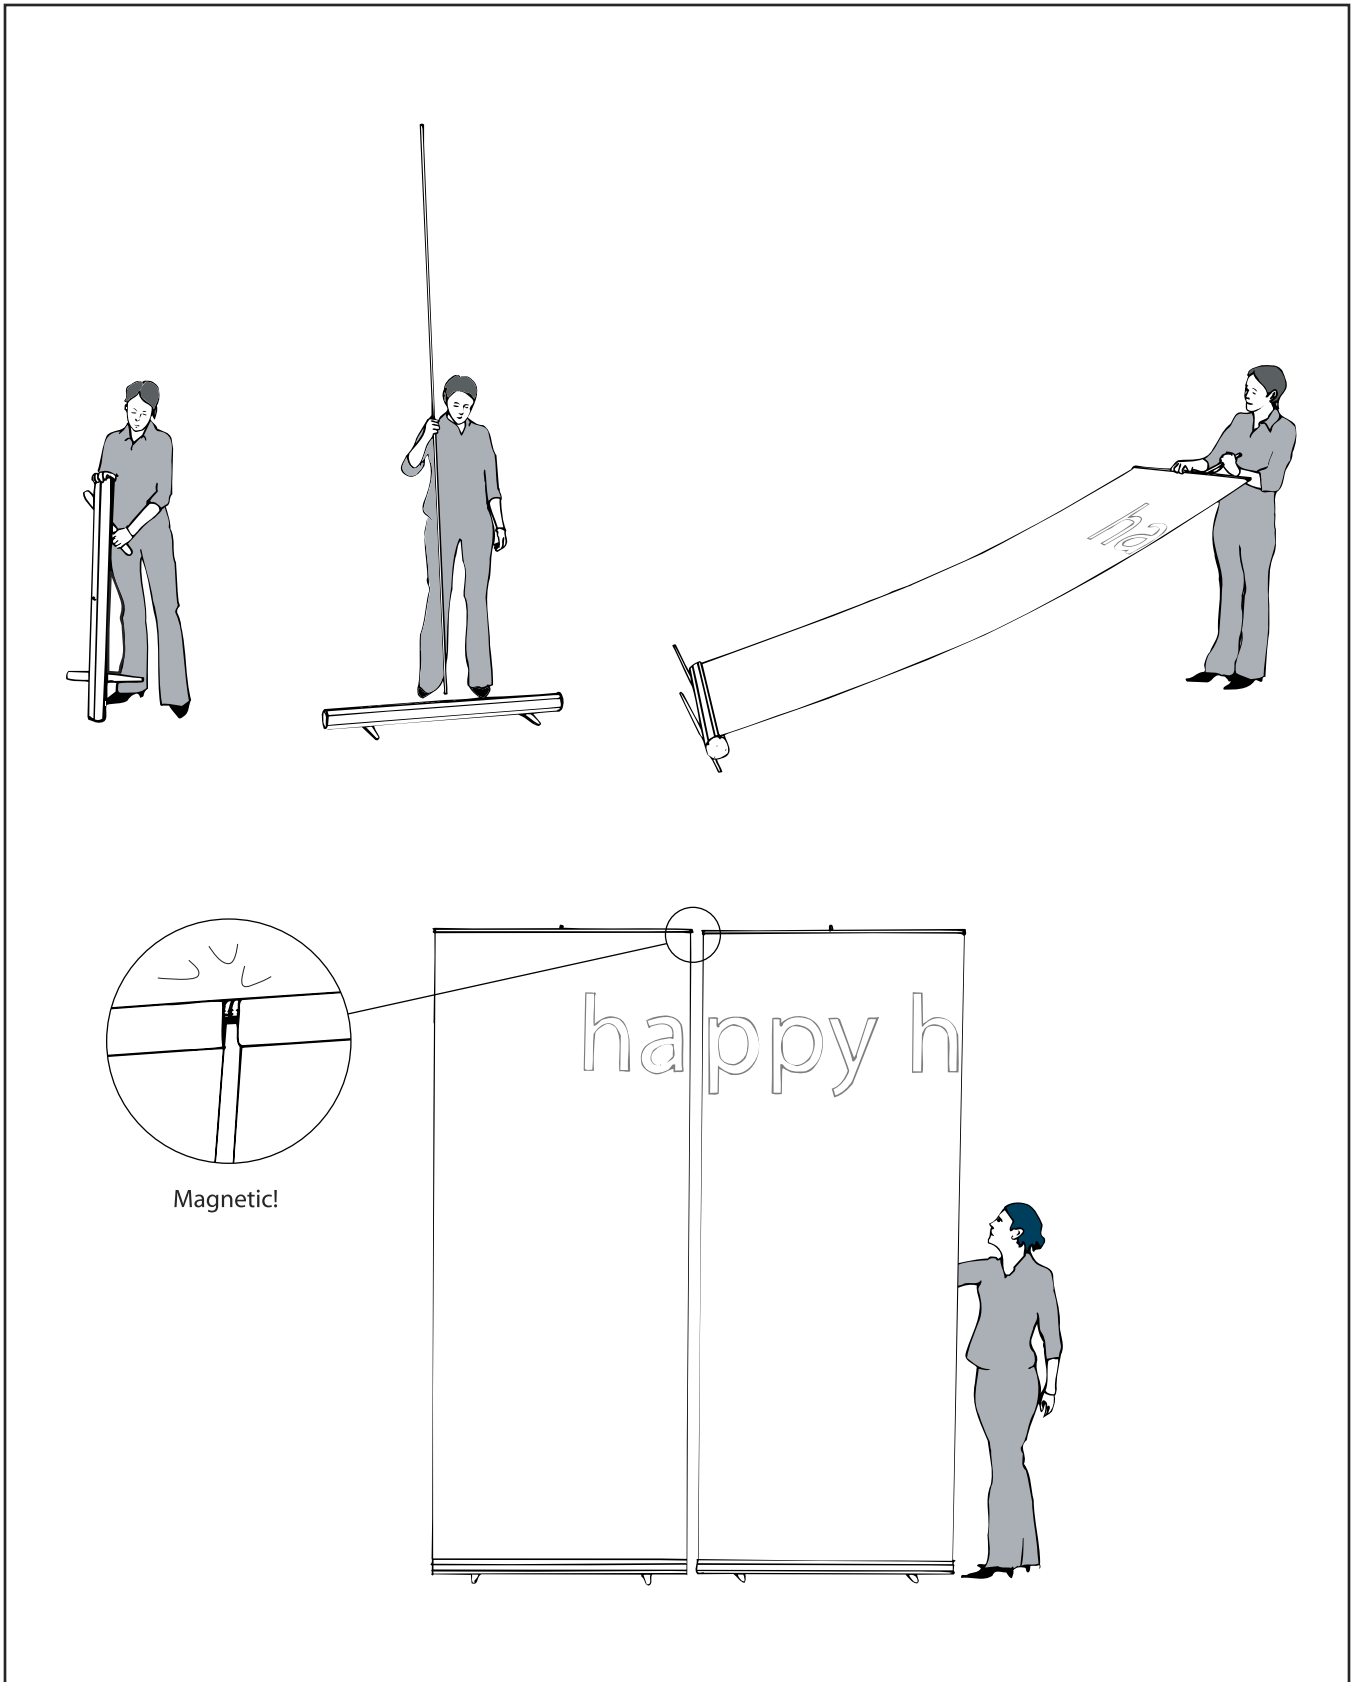

Expand MediaScreen XL Set-up Instruction

speedyDisplays

3590 NW 54th St, Suite 7
Fort Lauderdale, FL 33309
888-880-5851
www.speedydisplays.com
info@speedydisplays.com

expand®