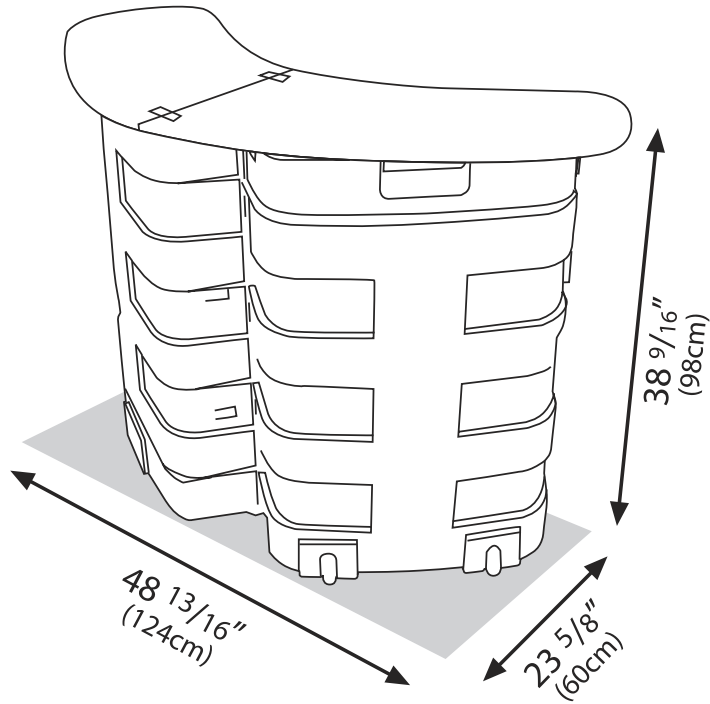

# Expand PodiumCase Measurements

CLOSED

OPENED

**speedyDisplays**

3590 NW 54th St, Suite 7  
Fort Lauderdale, FL 33309  
888-880-5851  
www.speedydisplays.com  
info@speedydisplays.com

**expand**