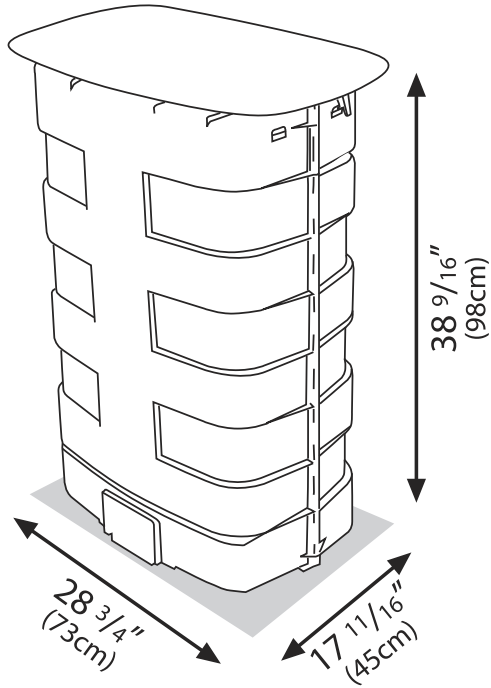

# Expand PodiumCase Measurements

CLOSED

OPENED

**speedyDisplays**

3590 NW 54th St, Suite 7  
Fort Lauderdale, FL 33309  
888-880-5851  
www.speedydisplays.com  
info@speedydisplays.com

**expand**