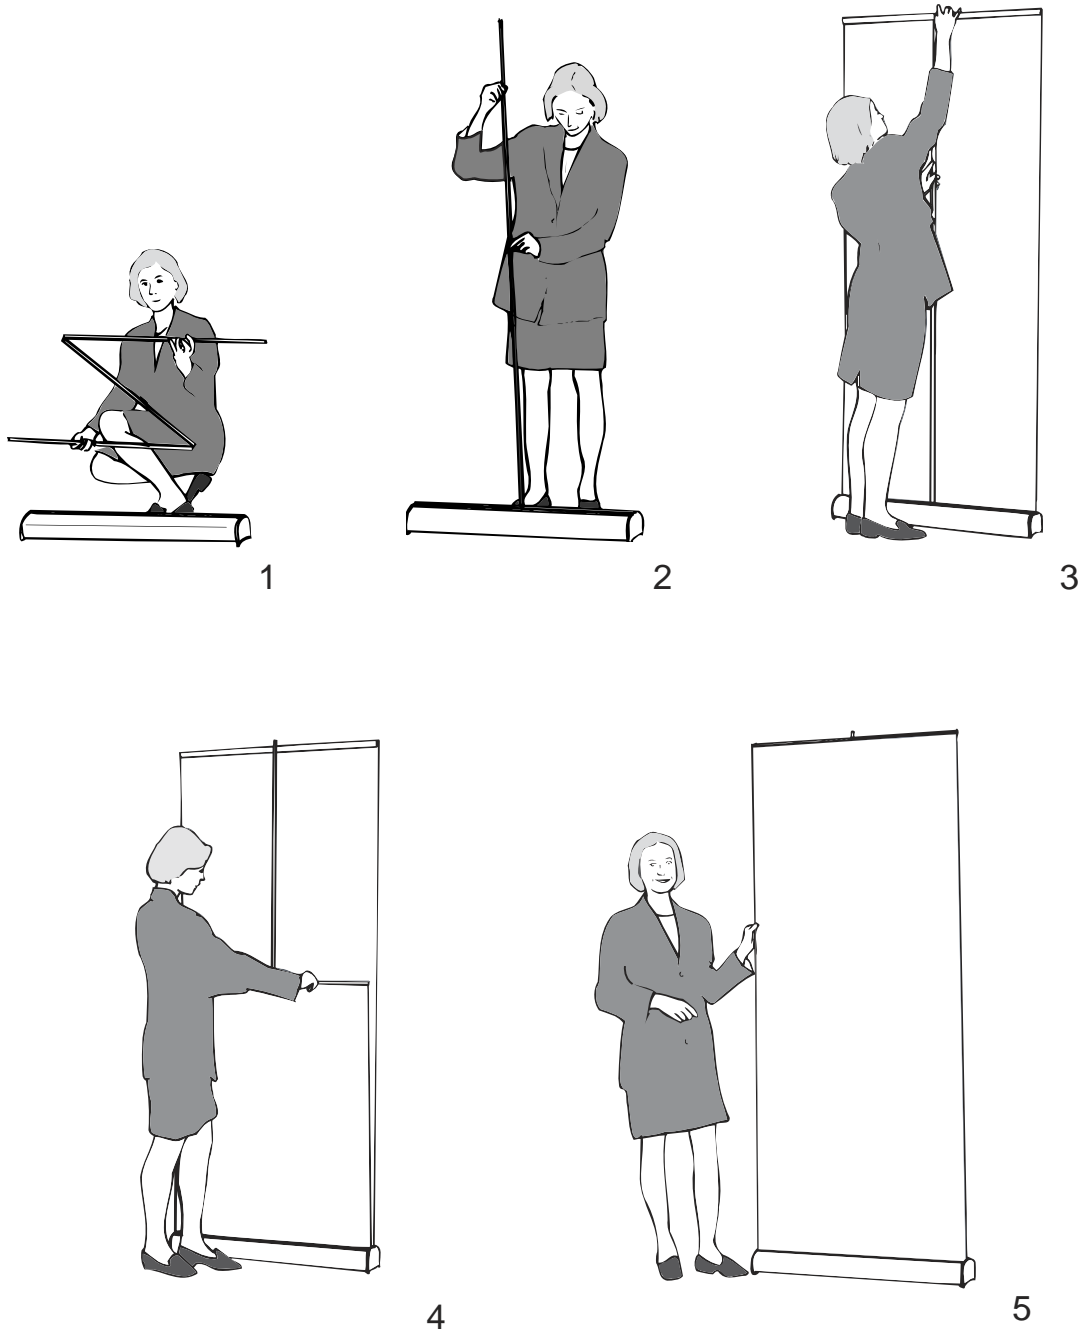

Expand QuickScreen 2 set-up instructions

speedyDisplays

3590 NW 54th St, Suite 7
Fort Lauderdale, FL 33309
888-880-5851
www.speedydisplays.com
info@speedydisplays.com

expand[®]